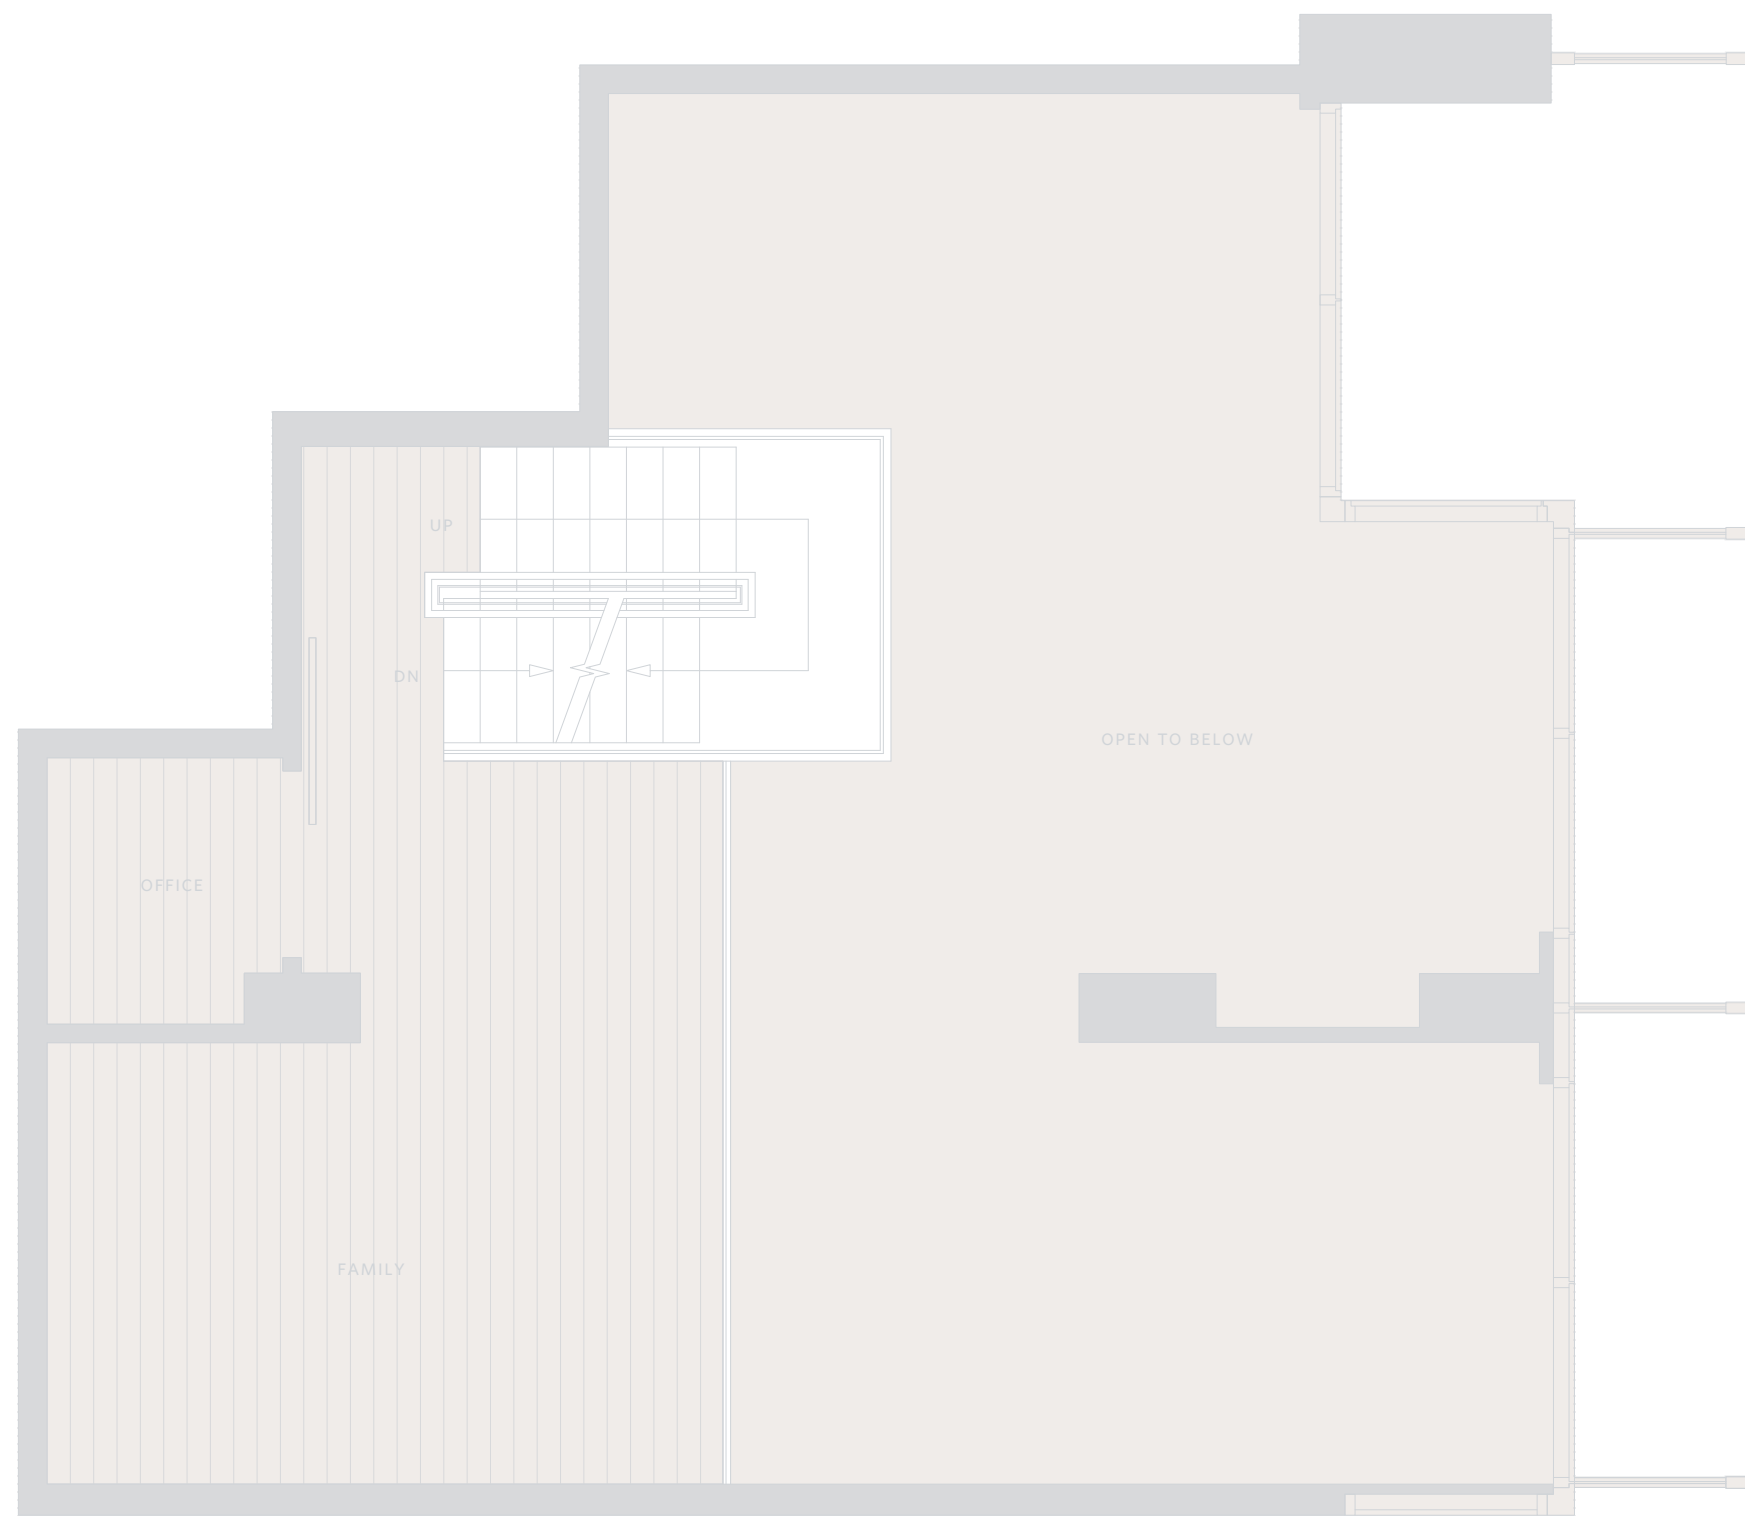

Penthouse

PH7

2 Bedroom
+ Family Room
1,902 sf

Living 1,827 sf; Balcony 75 sf

TELUS garden

LEED
GOLD

Level 1

N

FLOOR 51

Level 2

Level 3